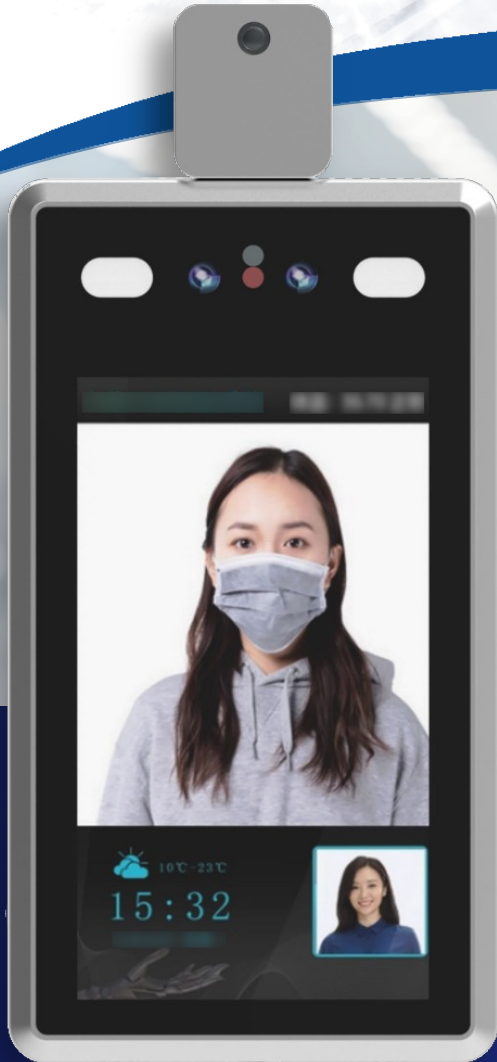

Re-open Safely with Fever Detection

In Stock
Now
Total Cost
€1400
plus VAT
(includes delivery
within Ireland)

**Keep Staff
and
Customers
Safe**

No Contact Temperature Screening

- Easy to Install – Plug and Play
- No Contact – Temperature check
- Quick – Rapid Detection in seconds
- Safe – Accurate results immediately
- Wide use – No internet required

You can re-open your office, construction site, manufacturing site or retail outlet with confidence. This standalone unit is plugged in at the entrance point to your site, the visitor approaches and the unit will scan and give results in seconds.

No queuing necessary, alarm will sound if the result is not acceptable, no contact necessary, will read temperatures even through face coverings. A straightforward, simple to use solution that is accurate and reliable.